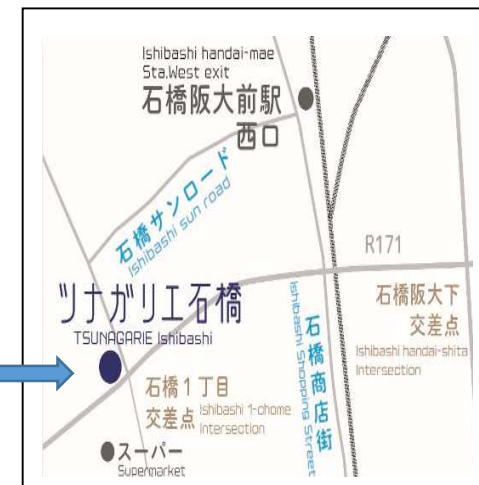

Date & Time: 3rd Friday of every month
① 10:00~11:30 ② 12:30~14:00 ③ 14:30~16:00

Place: Ikeda City Childcare Support Center “Wataboshi”
2nd floor, Tunagarie-Ishibashi, 1-23-6 Ishibashi Ikeda

Who can come: Kids with foreign resident parents or parents married to foreign residents

Activities: Singing, dancing, and story time; Childcare advice by nursery school teachers
A great opportunity for foreign parents and kids to make new international friends.

Sign-up by contacting: Ikeda City Childcare Support Center “Wataboshi” at Tsunagarie-Ishibashi 2nd Floor

Tel : 072-761-6777 Fax: 072-768-8026 Email: wataboushi@city.ikeda.osaka.jp